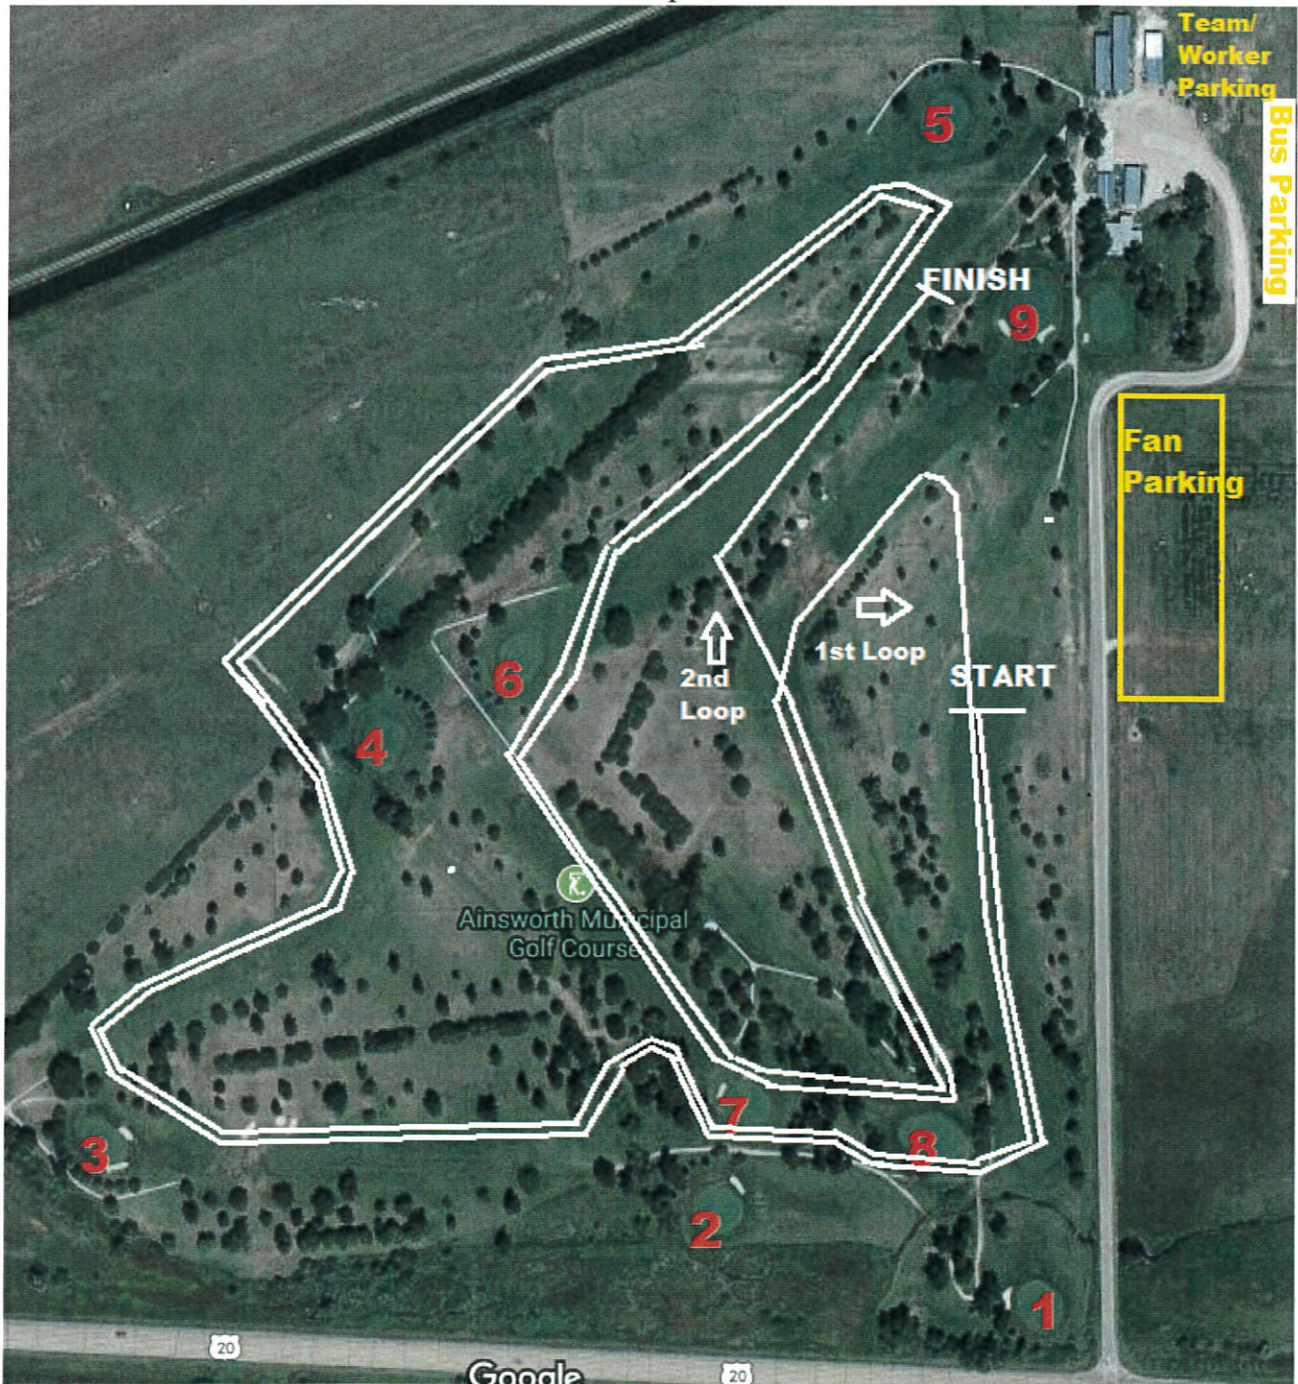

Ainsworth 5K Map

Ainsworth Municipal Golf Course

- The 5k course consists of two full loops.
- Stay to the left on the Hole #9 on the 2nd Loop to head to the finish.